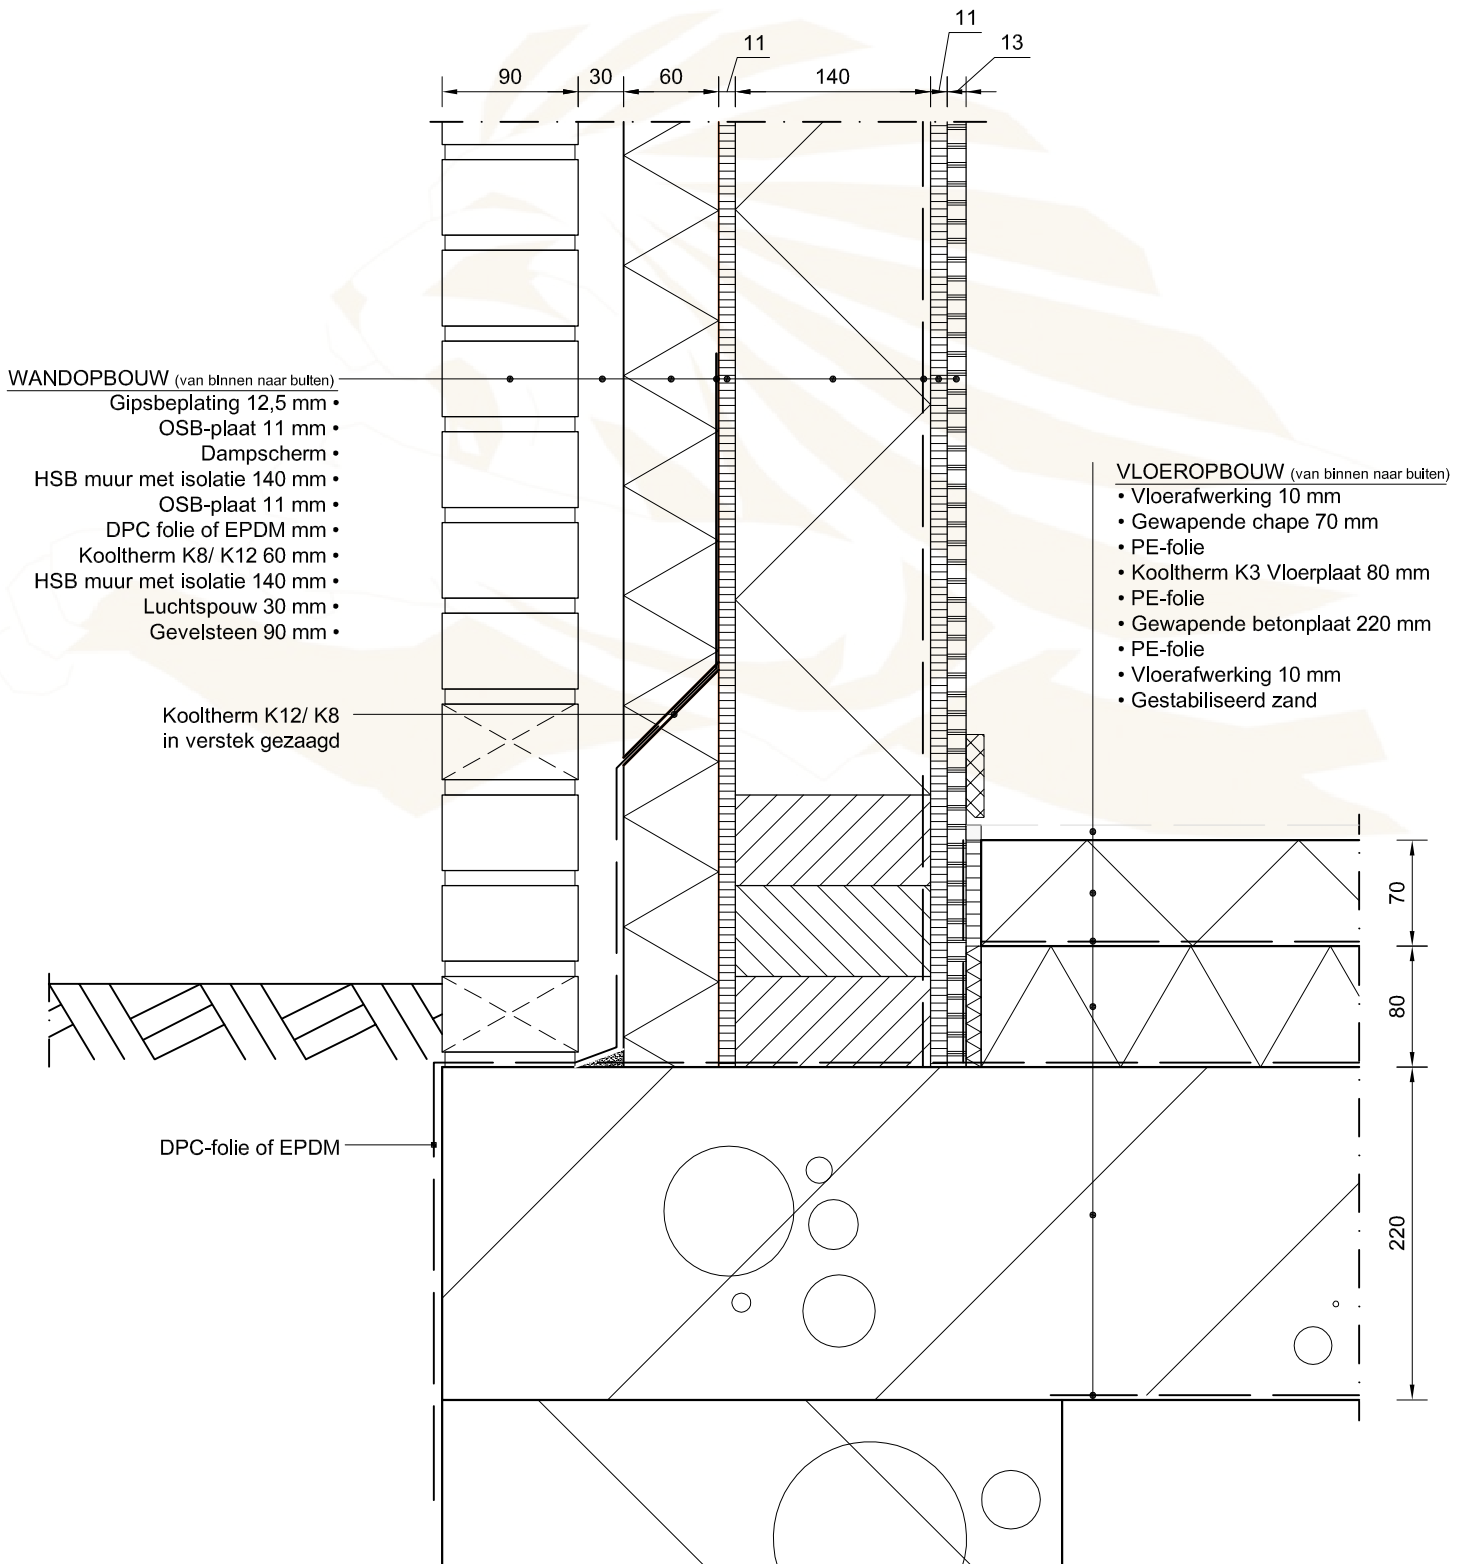

Onderstaande detailtekening betreft slechts een voorbeeldconstructie.

Kingspan Insulation B.V.
Lingewei 8
4004 LL Tiel
Netherlands
Tel: +32(0) 14 23 60 93
Fax: +32(0) 14 23 60 94
E-mail: technical@kingspaninsulation.be

THIS CAD DRAWING (electronic or paper format) AND THE COPYRIGHT THEREON ARE THE PROPERTY OF **KINGSPAN INSULATION BV** AND MUST NOT BE REPRODUCED IN PART OR IN WHOLE OR PASSED ON TO OTHERS WITHOUT PERMISSION

Kooltherm® K8/ K12 HSB compact systeem Funderingsdetail

Drawing No:
Principedetail 01

Scale:
1:5 @ A4